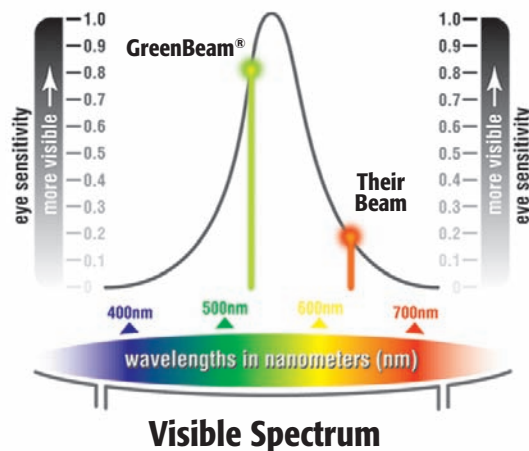

Topcon Positioning Systems, Inc.

7400 National Drive
Livermore, CA 94550
www.topconpositioning.com

Specifications subject to change without notice

©2009 Topcon Corporation All rights reserved.
P/N: 7010-2012 Rev. B Printed in U.S.A. 05/09

RL-VH4DR/RL-VH4G2 Specifications

General Specifications		
	RL-VH4DR	RL-VH4G2
Accuracy	2 mm/20 m	2 mm/20 m
Detecting range	300 m	300 m
Beam type	635 nm red	532 nm green
Laser class	3R	3R
Rotating speed	0-300 rpm	0-300 rpm
Water-dust proof	IP54	IP54
Scanning width	180 degr	180 degr
Batteries	Alkaline (90hr operating time) Ni-MH, BT-63Q Recahrgeable* (45hr operating time)	Alkaline (27hr operating time) Ni-MH, BT-63Q Recahrgeable* (24hr operating time)
Weight	2,2 kg	2,6 kg
Dimensions	182 x 167 x 240 mm	182 x 167 x 240 mm
Detector	LS-80A	LS-80G
Remote Control		
Radius	100 m +	100 m +
Water-dust proof	IP66	IP66
Power	2 x AA	2 x AA

* Optional

Why green?

It's brighter. Up to four times brighter than conventional beams.

As the chart shows, your eye sees certain wavelengths of light better than others, with the mid-500 nanometer range being the most visible. That's why Topcon developed the GreenBeam®.

You can see the GreenBeam® anywhere under any conditions. Set the laser up for best coverage every time, no need to worry about windows or other lighted areas. You're using the beam instead of losing it, so the job gets done faster.

Your local Authorized Topcon dealer is:

The Bluetooth® word mark and logos are registered trademarks owned by Bluetooth SIG, Inc. and any use of such marks by Topcon is under license. Other trademarks and trade names are those of their respective owners.